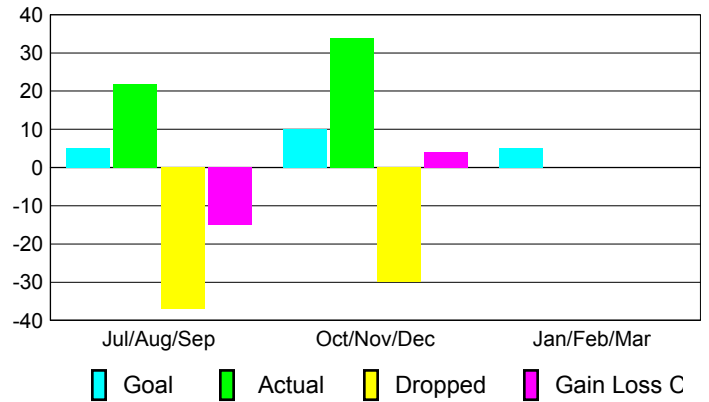

Club Results 2012-2013

Goal, New, Dropped, Gain/Loss

MEMBERSHIP

Membership Results 2012-2013

Membership 2011-2012

Month	Net Memb Goal	Actual New Memb	Actual Dropped Memb	Gain/Loss of Memb	Gain/Loss of Memb
Jul/Aug/Sep	5	22	-37	-15	1
Oct/Nov/Dec	10	34	-30	4	4
Jan/Feb/Mar	5				-5
Totals	20	56	-67	-11	0

Membership Results 2012-2013

Goal, New, Dropped, Gain/Loss

Comparison of Club Gain/Loss

Current Year Compared to the Previous Year

Comparison of Membership Gain/Loss

Current Year Compared to the Previous Year